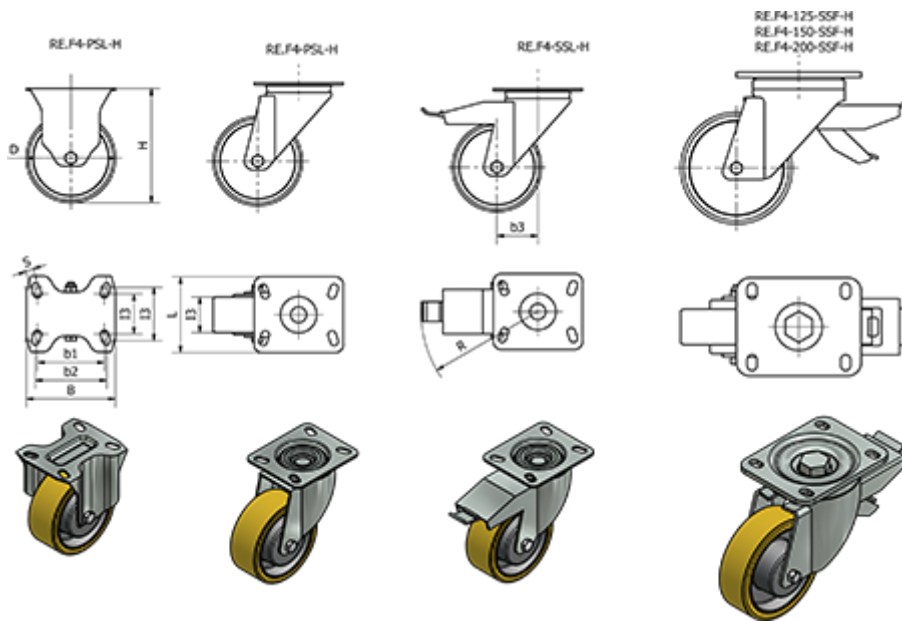

Data Sheet

Article number: 2314451441

Description: E+G Cast iron wheel 451441
RE.F4-100-SSF-H - Turning plate w/brake

Measures

B	= 100	I1	= 45
b1	= 75	I2	= 60
b2	= 80	I3	= 38
b3	= 46	L	= 85
Code	= 451441	R	= 123
D	= 100	Rolling resistance (N)	= 2200
Dynamic carrying capacity (N)	= -	s	= 9
H	= 138	Type	= RE.F4-100-SSF-H

weight (g) = 1930